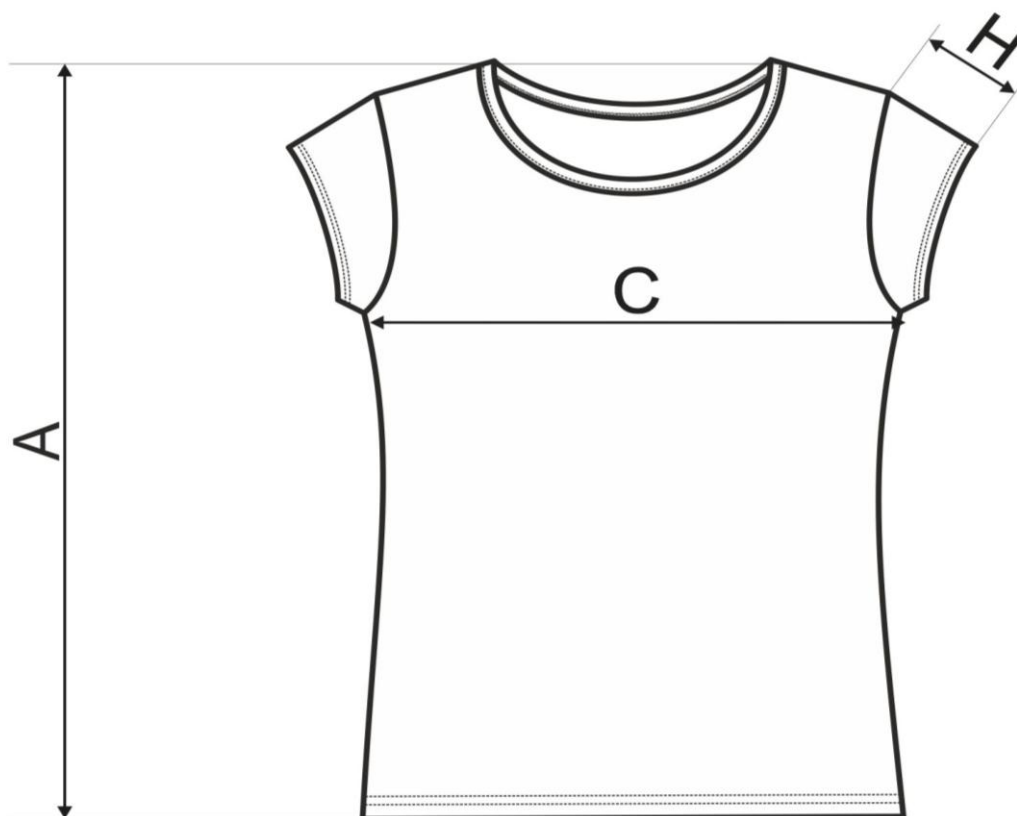

SIZE SPECIFICATION							
Commodity	T-shirt Ladies Pure 150						
Code	122						
size [cm]		S	M	L	XL	2XL	
A		61	63	65	67	68	
C		42	46	50	55	61	
H		10	11	12	13	13	

All size specifications listed are in cm. Accepted tolerance of up to + / - 5%.